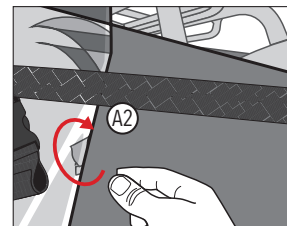

benno®

FOR MORE INFORMATION GO TO: WWW.BENNOBIKES.COM/SUPPORT/UTILITY_PANNIER_BAG
COPYRIGHT 2019 BENNO® BIKES LLC · BENNOBIKES.COM