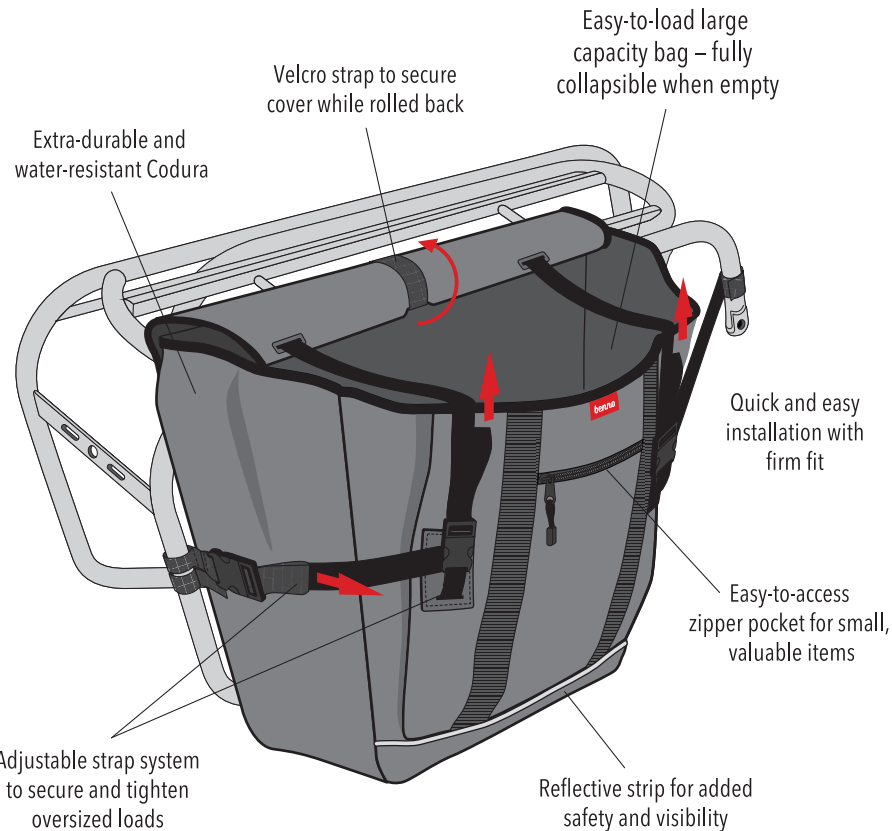

UTILITY PANNIER BAG

For Carry On and Boost Utility Rear Rack

UTILITY PANNIER BAG INSTALLATION

Take the three straps on the top of the pannier bag and attach them to the larger upper tube of the Utility Rear Rack. Push it as far back as possible (not shown).

1. On the back of the pannier bag (wheel facing) is a horizontal strap that runs across with Velcro tabs on both ends. Take the rear Velcro tab (A1) and place it around the rear leg of the rack (as shown).

2. Feed the Velcro tab through the plastic loop and pull it tight. Then secure the end and velcro it back onto itself.

3. Locate the two horizontal straps on the front of the bag which each have a fastener and Velcro tab at the end. Take the rear facing strap and firmly attach the Velcro tab (B1) to the rear leg of the rack, above the other secured tab (as shown).

This large capacity, extra-durable pannier bag is designed to carry a variety of different loads, big and small. The adjustable strap system lets you secure anything from boxes to oversized items by simply tightening the horizontal and vertical straps. Depending on the size of the item, you can either close the cover or roll it up and fasten it with a Velcro strap to allow extra room for the load to extend out