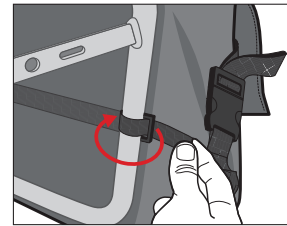

benno®

FOR MORE INFORMATION GO TO: WWW.BENNOBIKES.COM/SUPPORT/UTILITY_PANNIER_BAG
COPYRIGHT 2019 BENNO® BIKES LLC · BENNOBIKES.COM