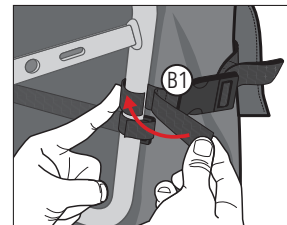

benno®

FOR MORE INFORMATION GO TO: WWW.BENNOBIKES.COM/SUPPORT/UTILITY_PANNIER_BAG
COPYRIGHT 2019 BENNO® BIKES LLC · BENNOBIKES.COM