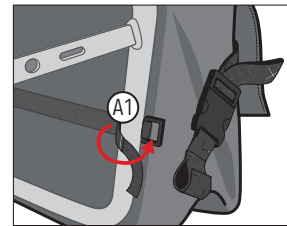

benno®

FOR MORE INFORMATION GO TO: WWW.BENNOBIKES.COM/SUPPORT/UTILITY_PANNIER_BAG
COPYRIGHT 2019 BENNO® BIKES LLC · BENNOBIKES.COM