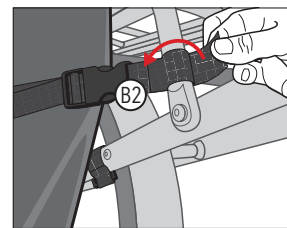

benno®

FOR MORE INFORMATION GO TO: WWW.BENNOBIKES.COM/SUPPORT/UTILITY_PANNIER_BAG
COPYRIGHT 2019 BENNO® BIKES LLC · BENNOBIKES.COM